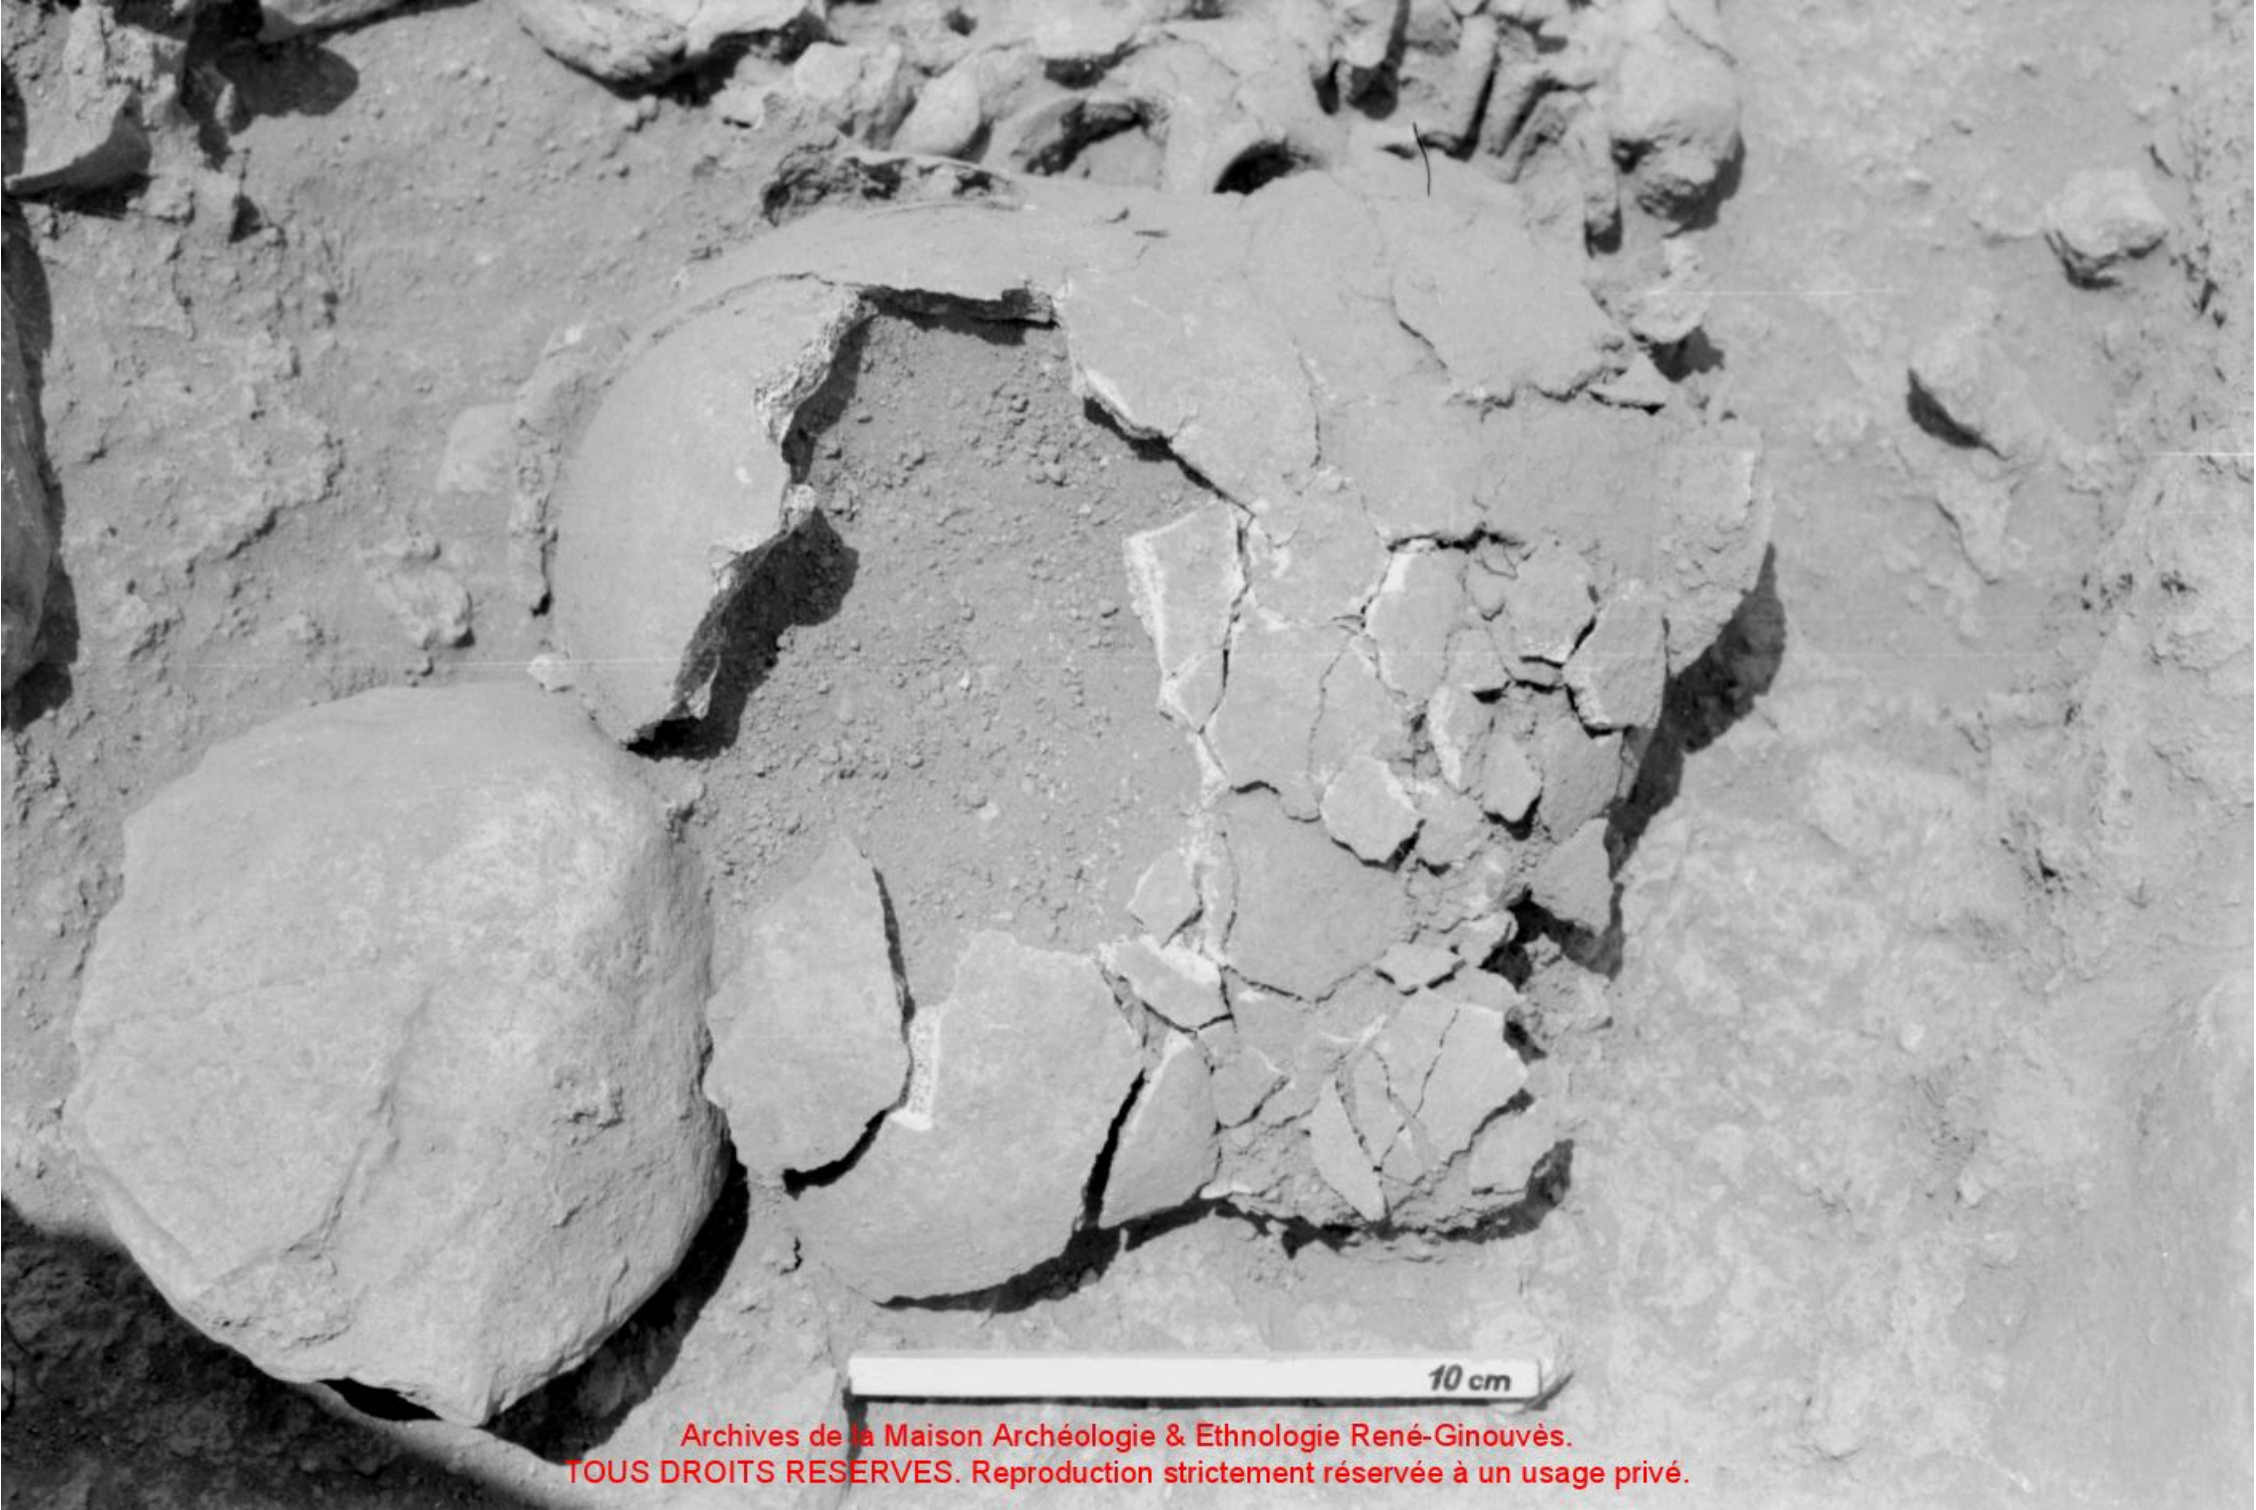

Archives de la Maison Archéologie & Ethnologie René-Ginouvès.
TOUS DROITS RESERVES. Reproduction strictement réservée à un usage privé.