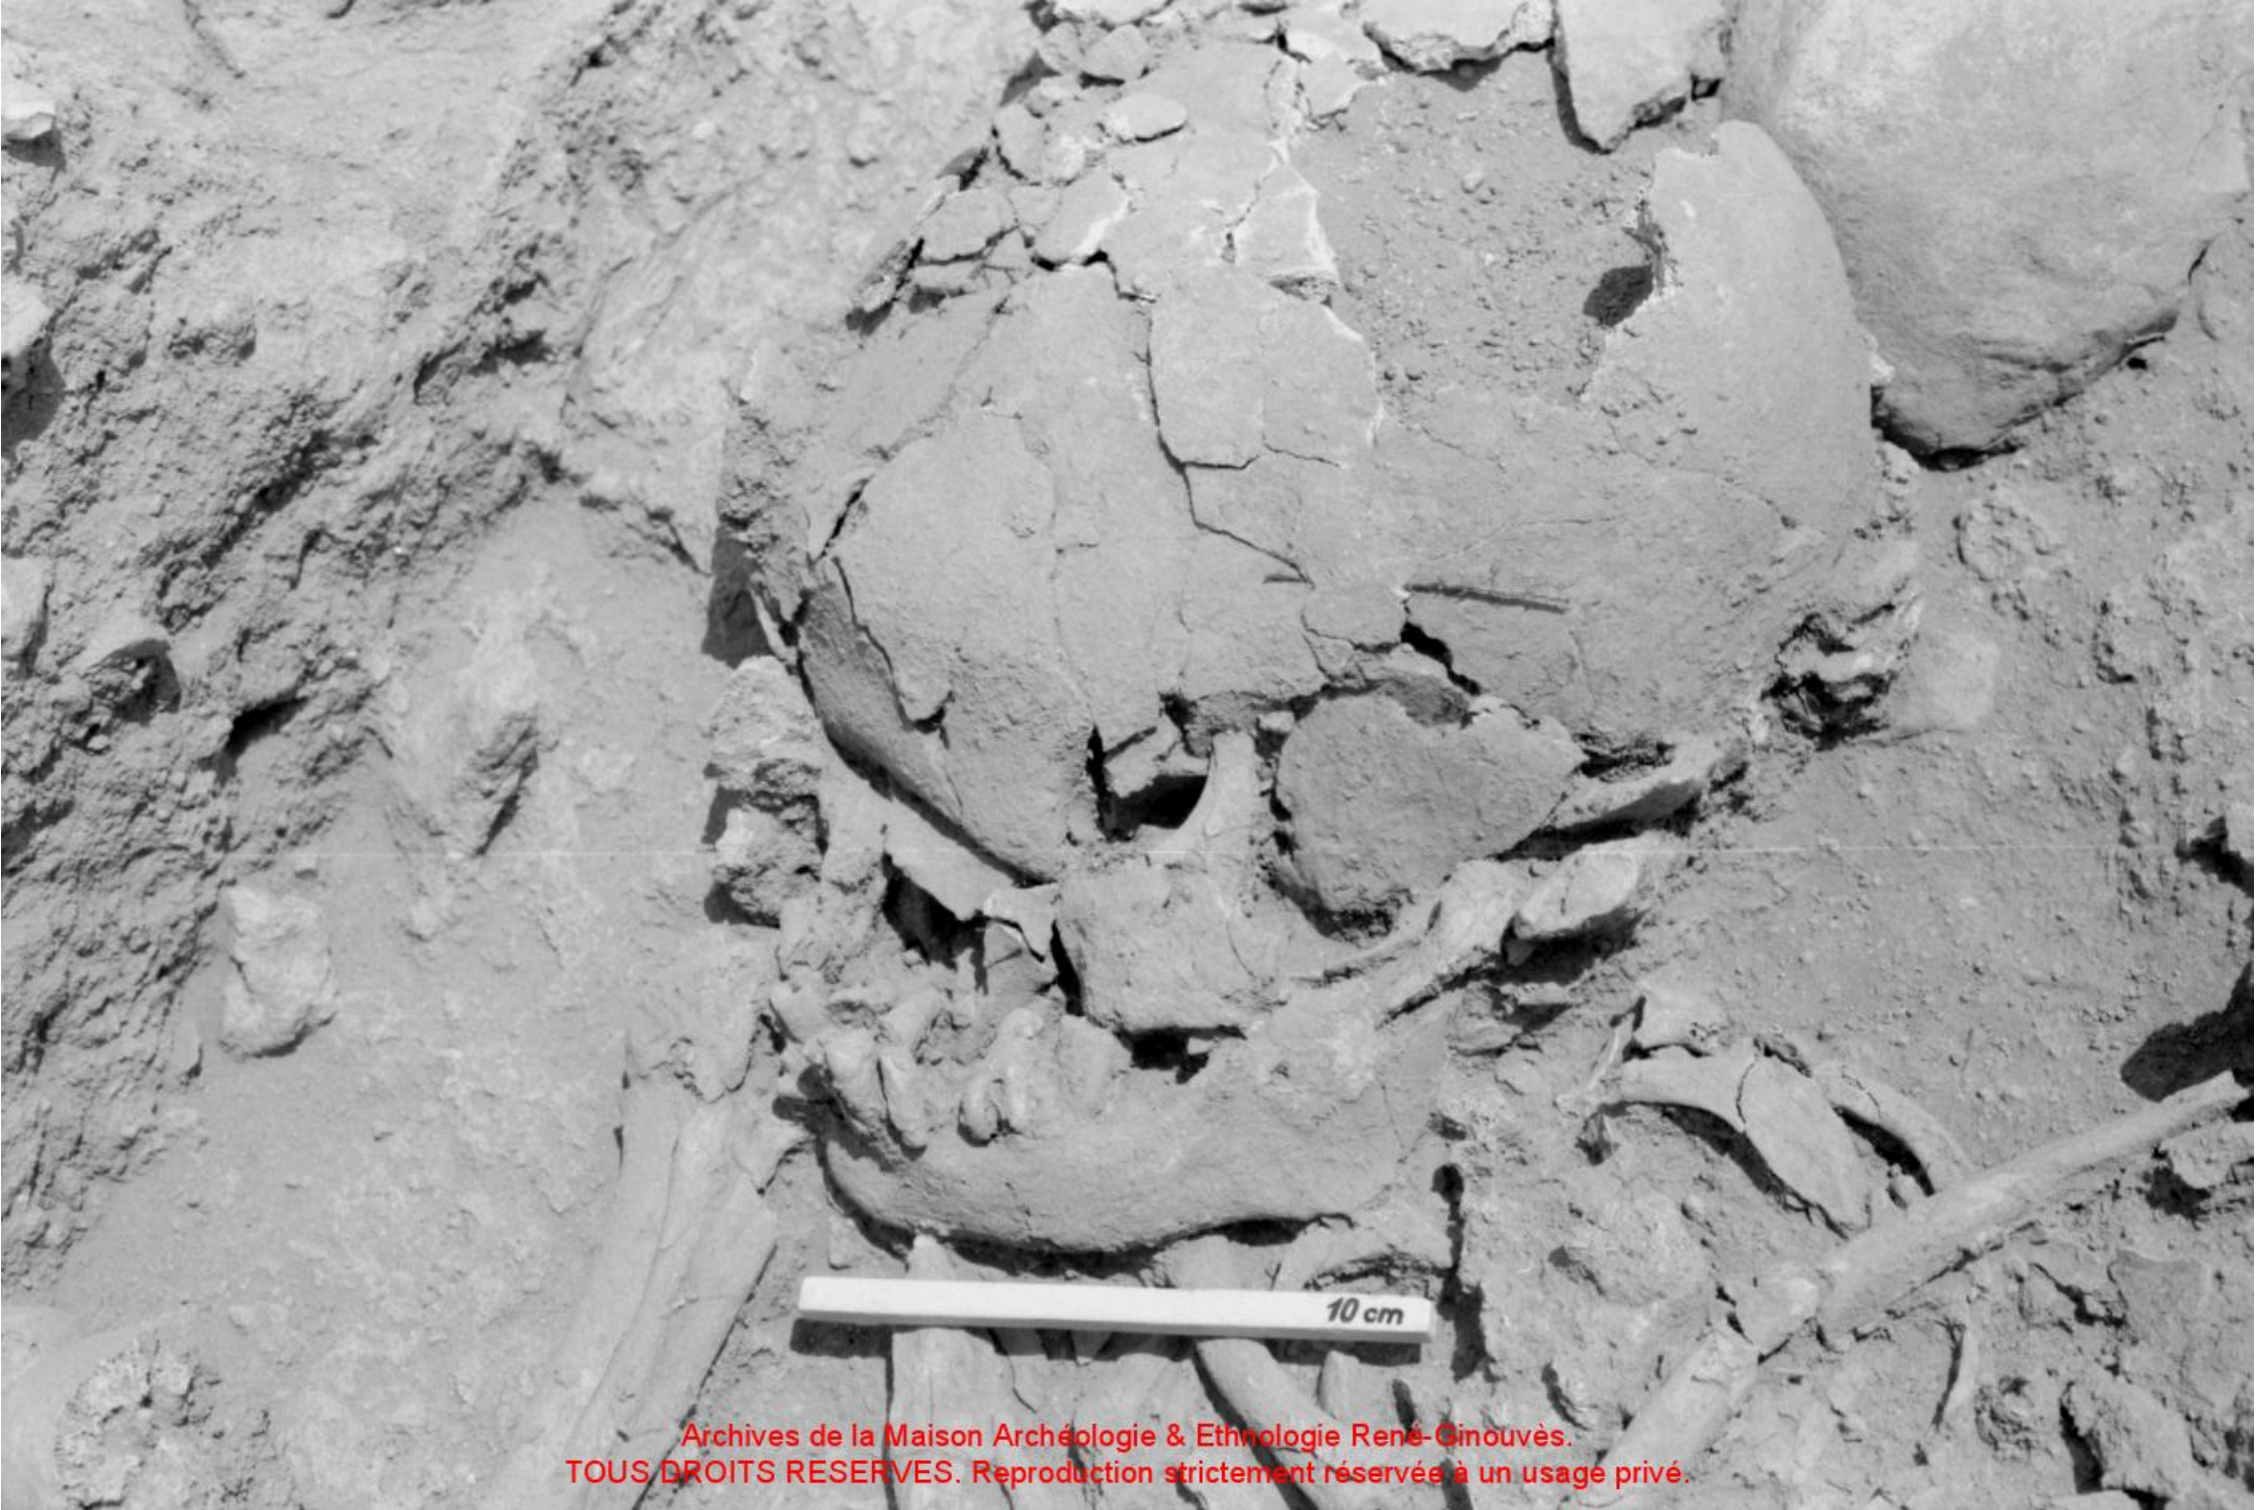

Archives de la Maison Archéologie & Ethnologie René-Ginouvès.
TOUS DROITS RESERVES. Reproduction strictement réservée à un usage privé.