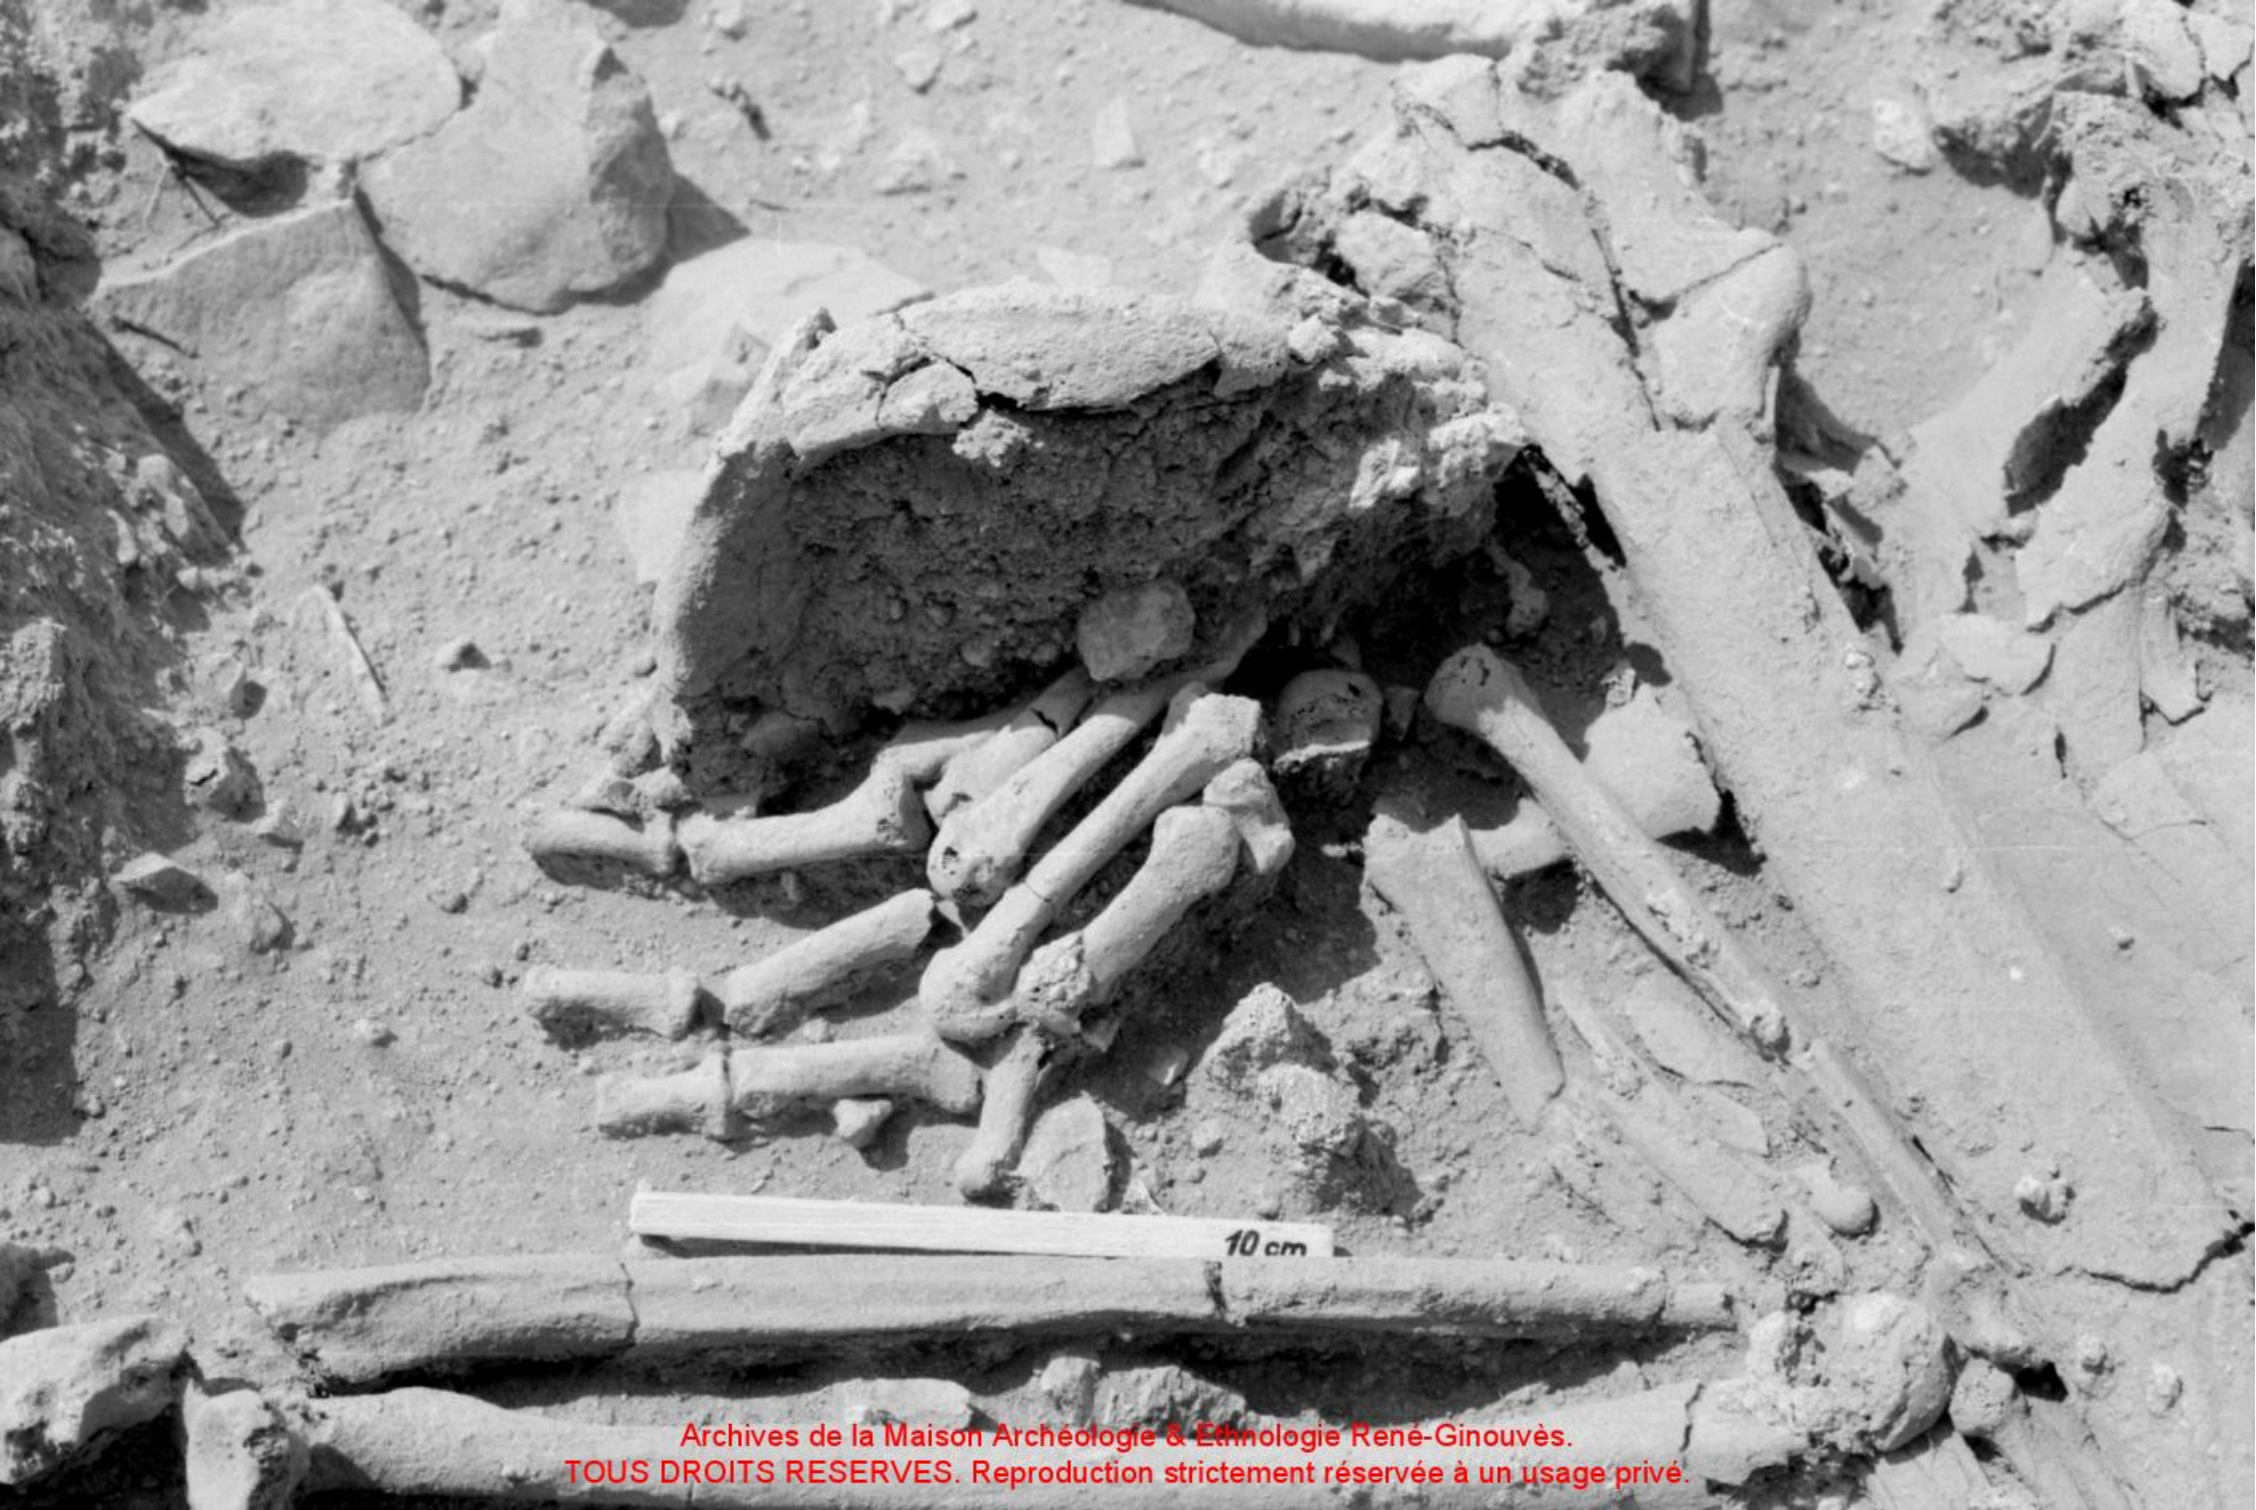

Archives de la Maison Archéologie & Ethnologie René-Ginouvès.
TOUS DROITS RESERVES. Reproduction strictement réservée à un usage privé.