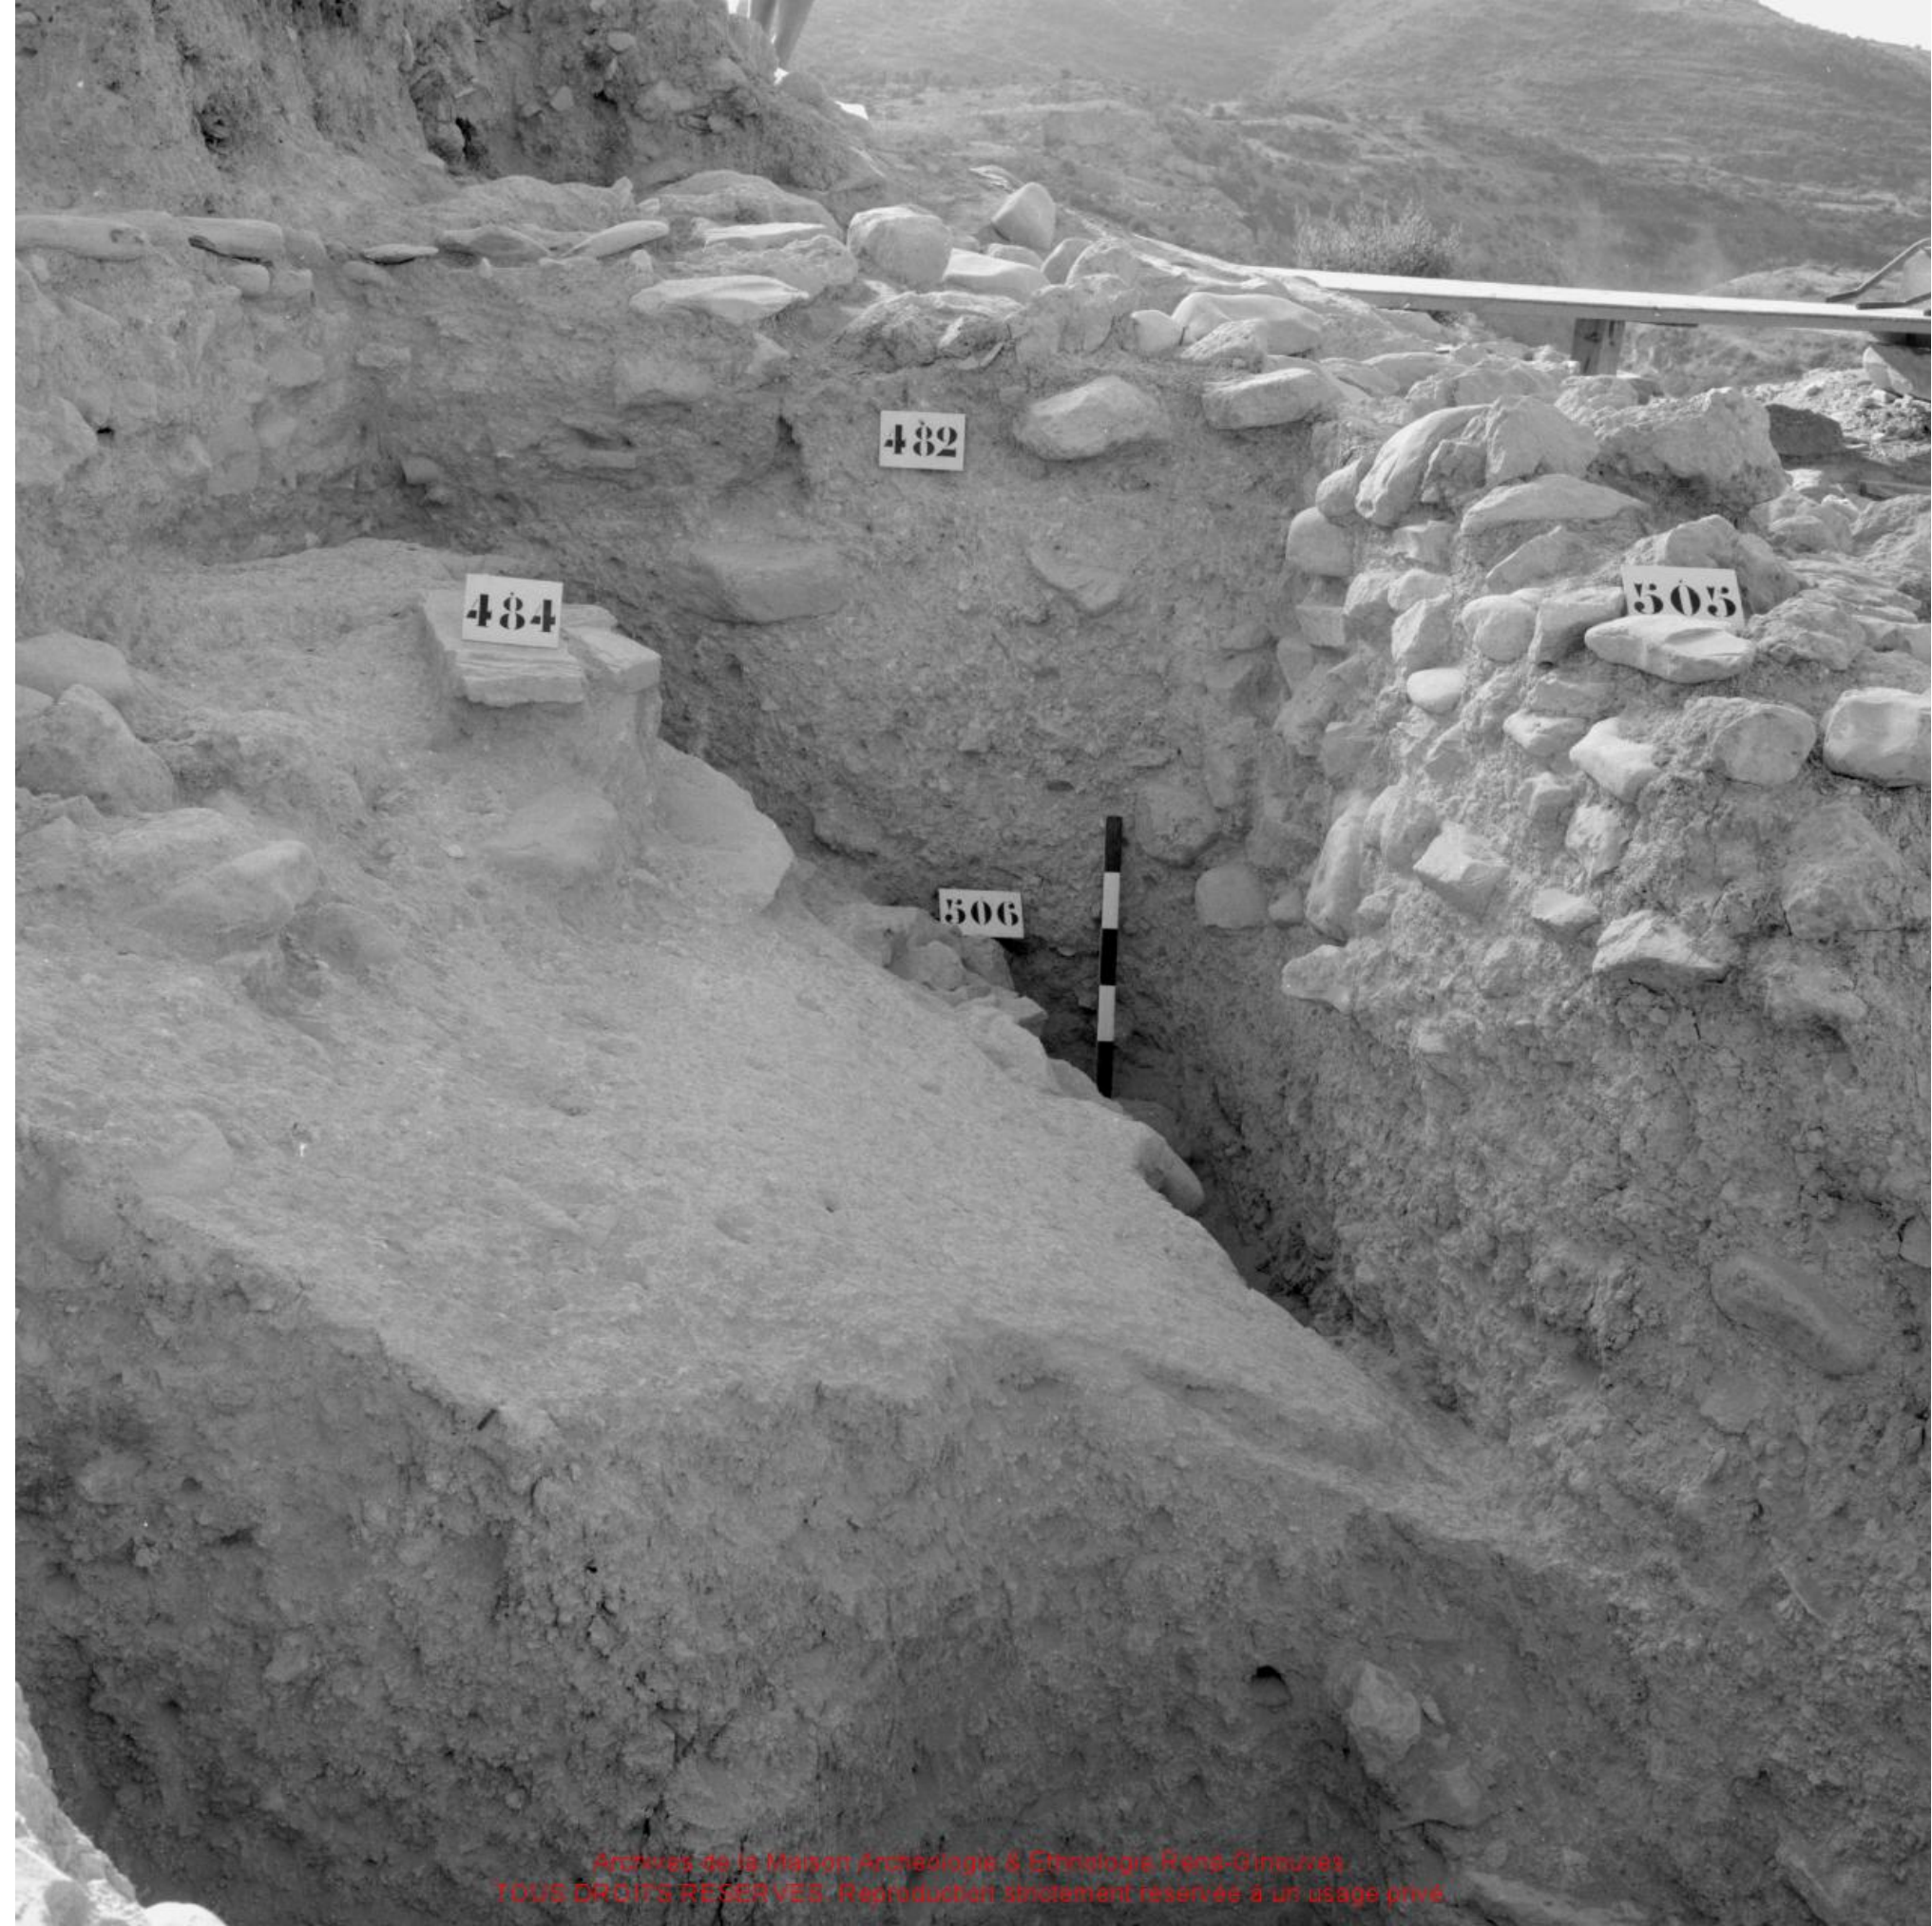

A black and white photograph of an archaeological site. A large, rectangular block of light-colored material, possibly plaster or mud, is the central focus. It is embedded in a rough, textured ground surface. On the top surface of the block, several small, dark, circular or oval objects are visible, which appear to be impressions or remains of small items. To the left of the block, a scale bar is placed horizontally, consisting of two parallel lines. Below the scale bar, a small white card with the number '500' is visible. The overall scene suggests an excavation or a study of ancient artifacts.

500

487

487

487